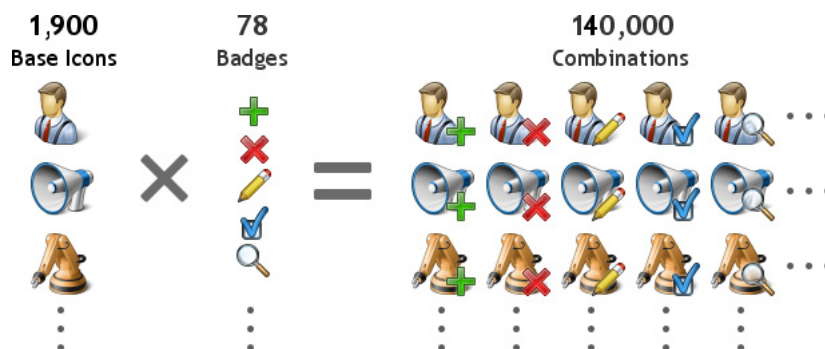

1,900 Base Icons

The V-Collection includes more than 1,900 base icons. Base icons display a single object or metaphor, such as a stock broker, a robot or an “at” symbol.

1,000 Pre-Combined Icons

Additionally, there are around 1,000 pre-combined icons included. These are base icons with one or more badges attached in order to create a new metaphor. For example, a “certificate” base icon with an “add” badge results in a combined icon that displays the “add certificate” metaphor.

140,000 Possible Combinations

The V-Collection comes with a software called the “Toolbox”, which can be used to easily create custom combined icons. With the included 78 badges and 1,900 base icons of the V-Collection, you can create more than 140,000 custom combined icons.